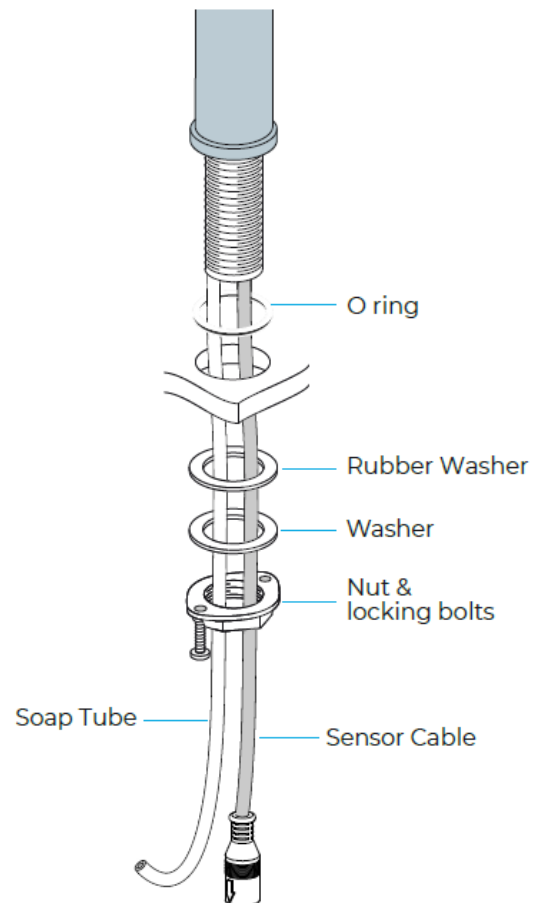

## BATHSELECT STAINLESS STEEL COMMERCIAL ROSE GOLD SOAP DISPENSER SPECS

Size

### Specs:

- Modular one-piece construction is easy to install on a sink deck surface
- All electronics in spout are sealed
- Designed for drip free foam dispensing operation
- Battery life of 45,000 activations
- 4 "D" Alkaline batteries
- Optional AC adapter can be purchased separately
- Cannot convert battery powered faucet to electric
- 1,500 dispenses per foam soap bottle
- Sensor range – nominal 5"
- GFI outlet suggested per code
- 120V/15 Amp