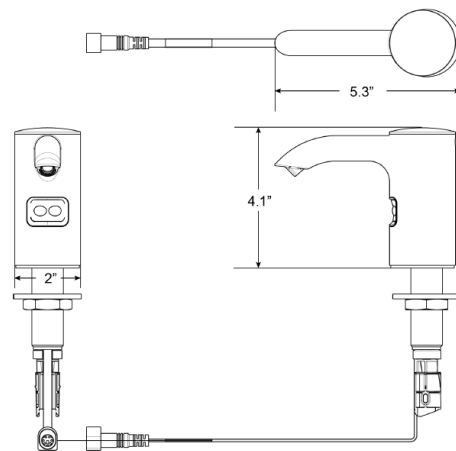

## BATHSELECT STAINLESS STEEL COMMERCIAL ROSE GOLD SOAP DISPENSER SPECS

Size

### Specs:

- Modular one-piece construction is easy to install on a sink deck surface
- All electronics in spout are sealed
- Designed for drip free foam dispensing operation
- Battery life of 45,000 activations
- 4 "D" Alkaline batteries
- Optional AC adapter can be purchased separately
- Cannot convert battery powered faucet to electric
- 1,500 dispenses per foam soap bottle
- Sensor range – nominal 5"
- GFI outlet suggested per code
- 120V/15 Amp